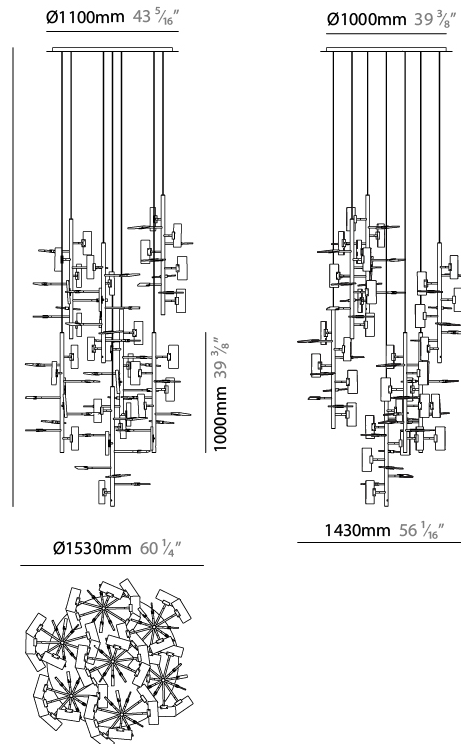

TREE SUSPENSION

D181001-

base number   Color   Finish   Finish
Temperature   Options   Options

1. To build a product code in our configurator select the specify button on the base model # product page
2. To build a manual product code on this datasheet choose from the options listed below in blue font and add the suffix to the base model #

GENERAL

Series: Tree
Partner: Artigja
Division: Design
Installation: Suspension
Product Type: Chandelier
Mounting Location: Ceiling
Light Distribution: Direct / Indirect

PHYSICAL

Shape: Abstract
Length (mm): 1550
Length (in): 59 7/16
Width (mm): 1450
Width (in): 61
Height (mm): 1000
Height (in): 39 3/8
Diffuser: Glass - Clear / Amber / Smoke Gray
Fixture Finish: BBS / BUB / ABR / DRB / DUB / AGD / LBB / DBZ / BBN / PCH / PGO / PBN / WHI / BLK
Accent Finish: CLR / AMB / SMG
Fixture Material: Glass / Metal
Primary Material: Glass

ELECTRICAL

Lamp Type: LED
Input Wattage (W): 323.4
Dimming: Dali Dimming / Phase Dimming
Driver Included: Yes
Driver Location: Integrated
Driver Class: Class 2
Input Voltage (V): 120
Output Voltage (V): 12
Upon Request: 0-10V Dimming

LED

Number of LEDs: 77
Color Temperature (°K): 2700 / 3000 / 4000
Nominal Lumen (lm): 47355 / 47740 / 52668
Lamp Life (hrs): 50000

OPTICAL

RATINGS AND CERTIFICATIONS

Certified By: Certified for North American Standards
IP rating: IP20