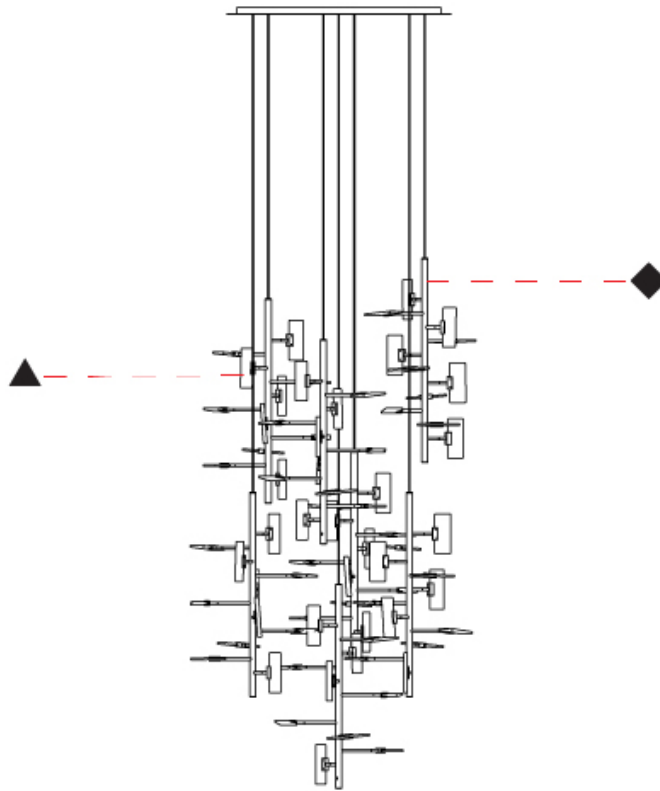

TREE SUSPENSION

D181001-

PROJECT

TYPE

SPECIFIER

QUANTITY

DATE

D