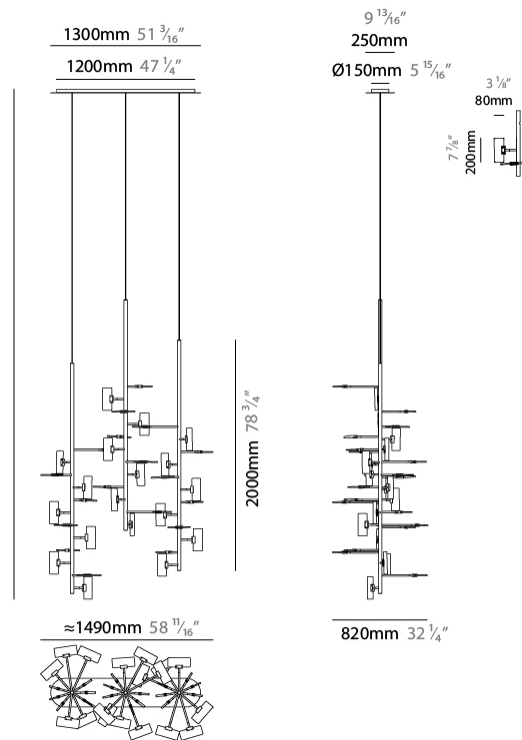

GENERAL

Series: Tree
Partner: Artigia
Division: Design
Installation: Suspension
Product Type: Chandelier
Mounting Location: Ceiling
Light Distribution: Direct / Indirect

PHYSICAL

Shape: Abstract
Length (mm): 1500
Length (in): 59 1/16
Width (mm): 800
Width (in): 31 1/2
Height (mm): 2000
Height (in): 78 3/4
Diffuser: Glass - Clear / Amber / Smoke Gray
Fixture Finish: BBS / BUB / ABR / DRB / DUB / AGD / LBB / DBZ / BBN / PCH / PGO / PBN / WHI / BLK
Accent Finish: CLR / AMB / SMG
Fixture Material: Glass / Metal
Primary Material: Glass

LED

Number of LEDs: 36
Color Temperature (°K): 2700 / 3000 / 4000
Nominal Lumen (lm): 36900 / 37200 / 41040
Lamp Life (hrs): 50000

OPTICAL

RATINGS AND CERTIFICATIONS

Certified By: Certified for North American Standards
IP rating: IP20

GENERAL

Series: Tree
 Partner: Artigja
 Division: Design
 Installation: Suspension
 Product Type: Chandelier
 Mounting Location: Ceiling
 Light Distribution: Direct / Indirect

PHYSICAL

Shape: Abstract
 Length (mm): 1550
 Length (in): 59 7/16
 Width (mm): 1450
 Width (in): 61
 Height (mm): 1000
 Height (in): 39 3/8
 Diffuser: Glass - Clear / Amber / Smoke Gray
 Fixture Finish: BBS / BUB / ABR / DRB / DUB / AGD / LBB / DBZ / BBN / PCH / PGO / PBN / WHI / BLK
 Accent Finish: CLR / AMB / SMG
 Fixture Material: Glass / Metal
 Primary Material: Glass